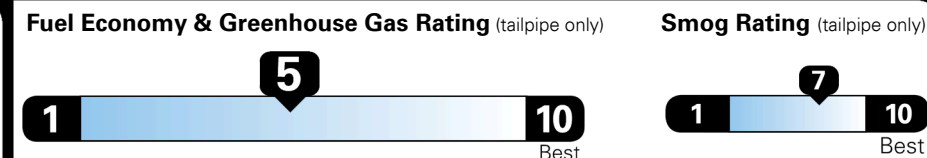

Inland Freight & Handling : \$1,140.00
Total Price : \$26,960.00

2019 NHTSA 5-Star Overall Safety Rating

EPA DOT Fuel Economy and Environment

Gasoline Vehicle

Fuel Economy
 25 MPG combined city/hwy
 23 MPG city
 28 MPG highway
 4.0 gallons per 100 miles

Small SUVs range from 16 to 120 MPG. The best vehicle rates 141 MPGe.

You spend \$500 more in fuel costs over 5 years compared to the average new vehicle.

Annual fuel cost \$1,600

Actual results will vary for many reasons, including driving conditions and how you drive and maintain your vehicle. The average new vehicle gets 27 MPG and costs \$7,500 to fuel over 5 years. Cost estimates are based on 15,000 miles per year at \$ 2.70 per gallon. MPGe is miles per gasoline gallon equivalent. Vehicle emissions are a significant cause of climate change and smog.